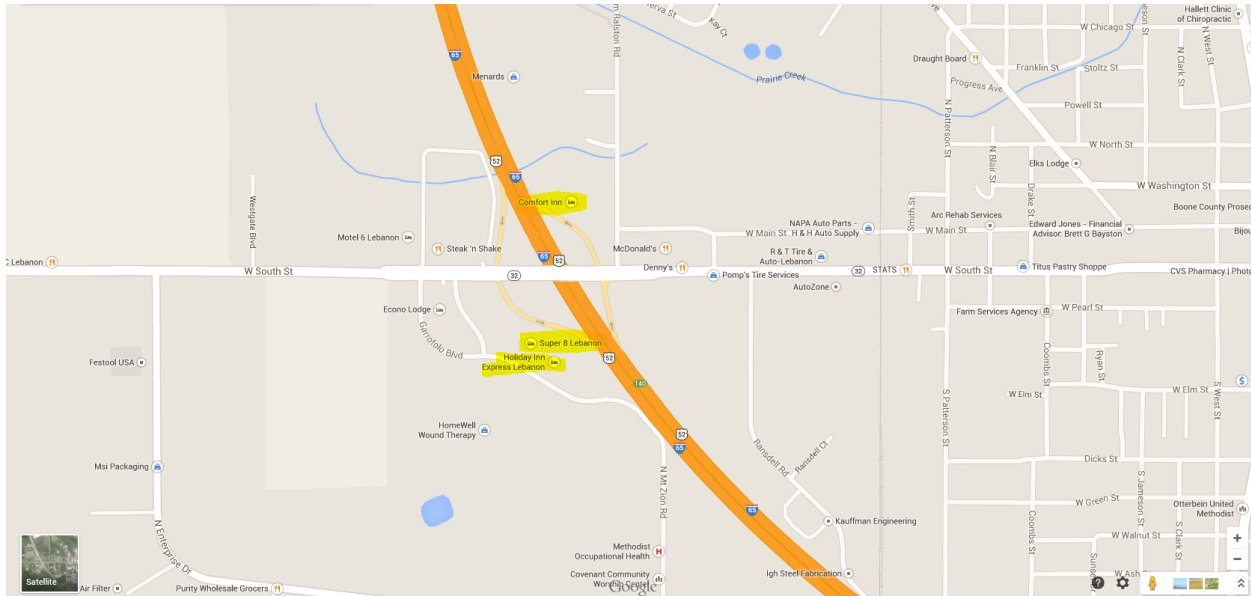

Online Resources Local Hotel Information

Holiday Inn Express Lebanon

335 N Mt Zion Rd
Lebanon, IN 46052
765-483-4100

Comfort Inn

210 Sam Ralston Rd
Lebanon, Indiana 46052
765-482-4800

Super 8 Lebanon

405 N Mt Zion Rd
Lebanon, IN 46052
765-482-9999

All three above hotels are located just off of exit 140 on Interstate 65.

Online Resources, Inc. is located just off exit 138 on Interstate 65.